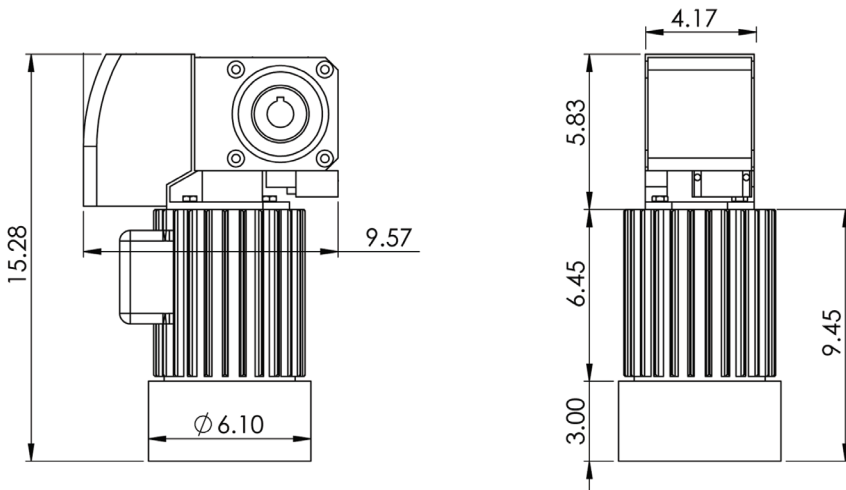

MOTOR FEATURES

- 3 Phase, 240V motor; powered by 110v controller
- Corrosion resistant components
- Built in limit switches (standard model)
- Electronic limits (platinum)
- No cooling fan needed
- Individually replaceable components
- Pull cord manual release for emergency exit
- Max speed 24" per second