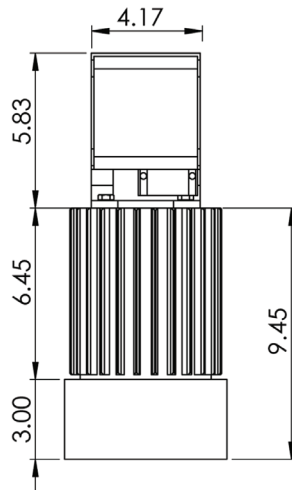

E-MAXX OVERHEAD DOOR ELECTRIC OPENER

MOTOR FEATURES

- 3 Phase, 240V motor; powered by 110v controller
- Corrosion resistant components
- Built in limit switches (standard model)
- Electronic limits (platinum)
- No cooling fan needed
- Individually replaceable components.
- Pull Cord Manual Release for Emergency Exit
- Max Speed 30" per second