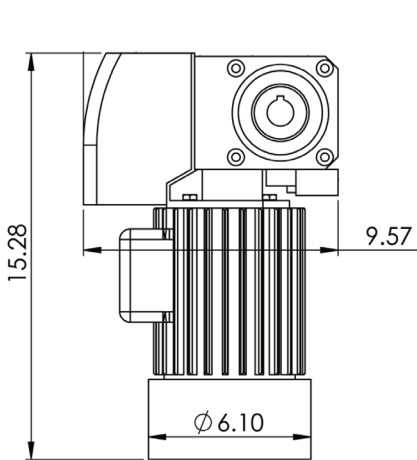

E-MAXX OVERHEAD DOOR ELECTRIC OPENER

MOTOR FEATURES

- 3 Phase, 240V motor; powered by 110v controller
- Corrosion resistant components
- Built in limit switches (standard model)
- Electronic limits (platinum)
- No cooling fan needed
- Individually replaceable components.
- Pull Cord Manual Release for Emergency Exit
- Max Speed 30" per second