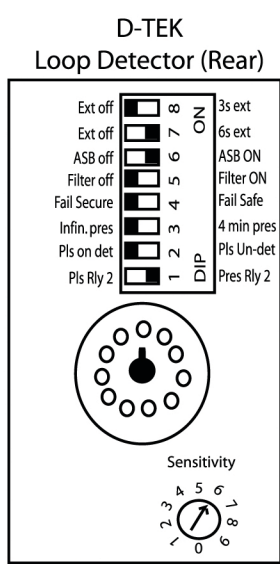

Wiring Diagram for all Loop Detectors to open the door
 (Wiring to a Pin Socket)

Wiring Diagram for all Loop Detectors to open the door
 (Wiring from a Wiring Harness)