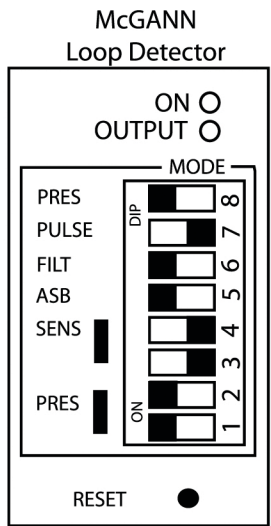

Wiring Diagram for all Loop Detectors to open the door
 (Wiring to a Pin Socket)

Wiring Diagram for all Loop Detectors to open the door
 (Wiring from a Wiring Harness)