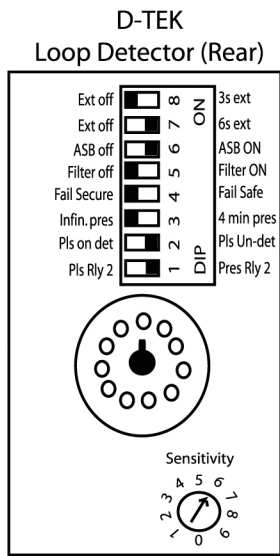

Wiring Diagram for all Loop Detectors to close the door (Wiring to a Pin Socket)

Wiring Diagram for all Loop Detectors to close the door (Wiring from a Wiring Harness)