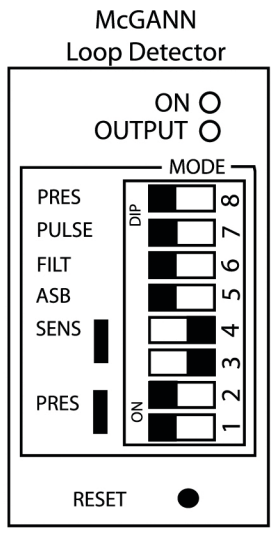

Wiring Diagram for all Loop Detectors to close the door (Wiring to a Pin Socket)

Wiring Diagram for all Loop Detectors to close the door (Wiring from a Wiring Harness)