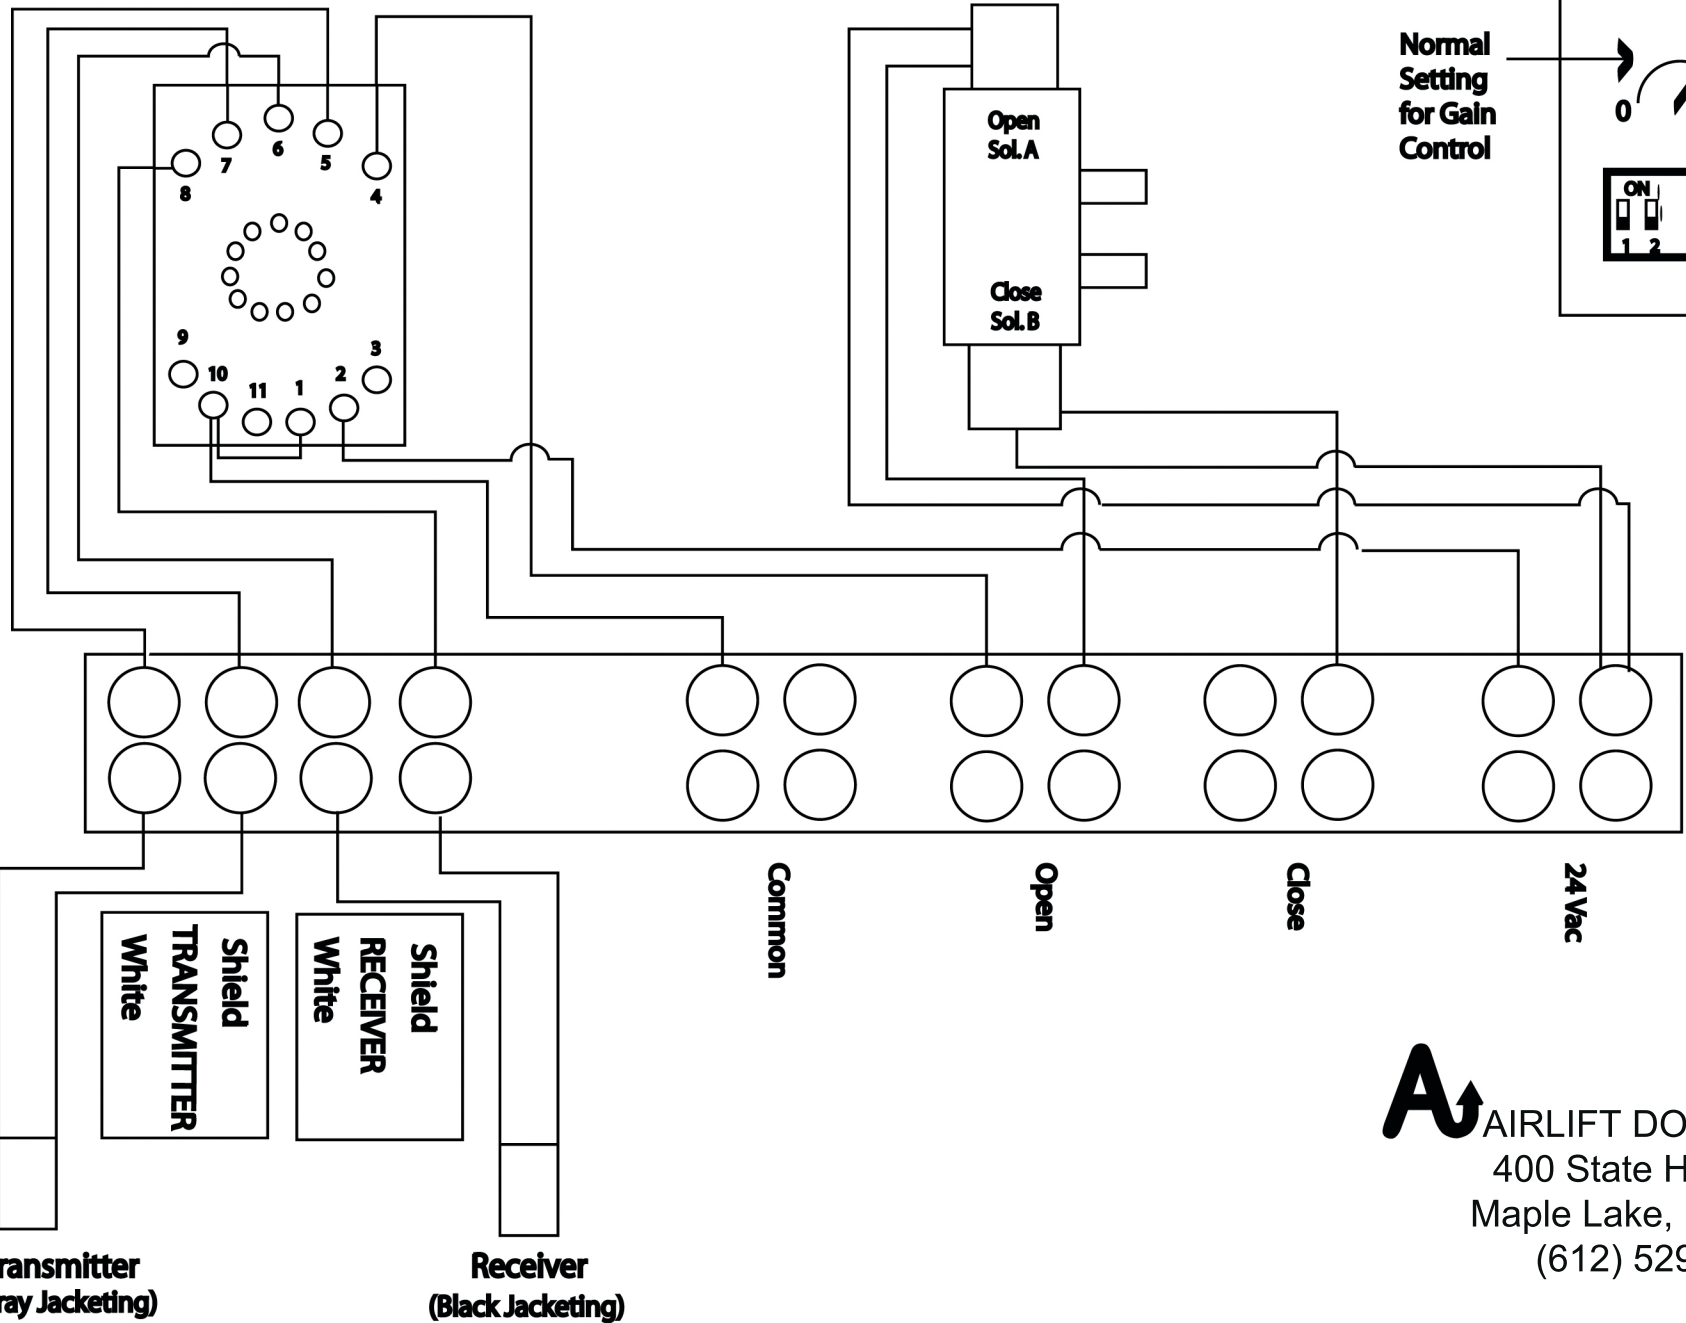

# Wiring Diagram for Carlo Gavazzi Eyes in a Standard Airlift Control Box

Carlo Gavazzi Amplifier

**A** AIRLIFT DOORS INC  
 400 State Hwy 55 W  
 Maple Lake, MN 55358  
 (612) 529-1000