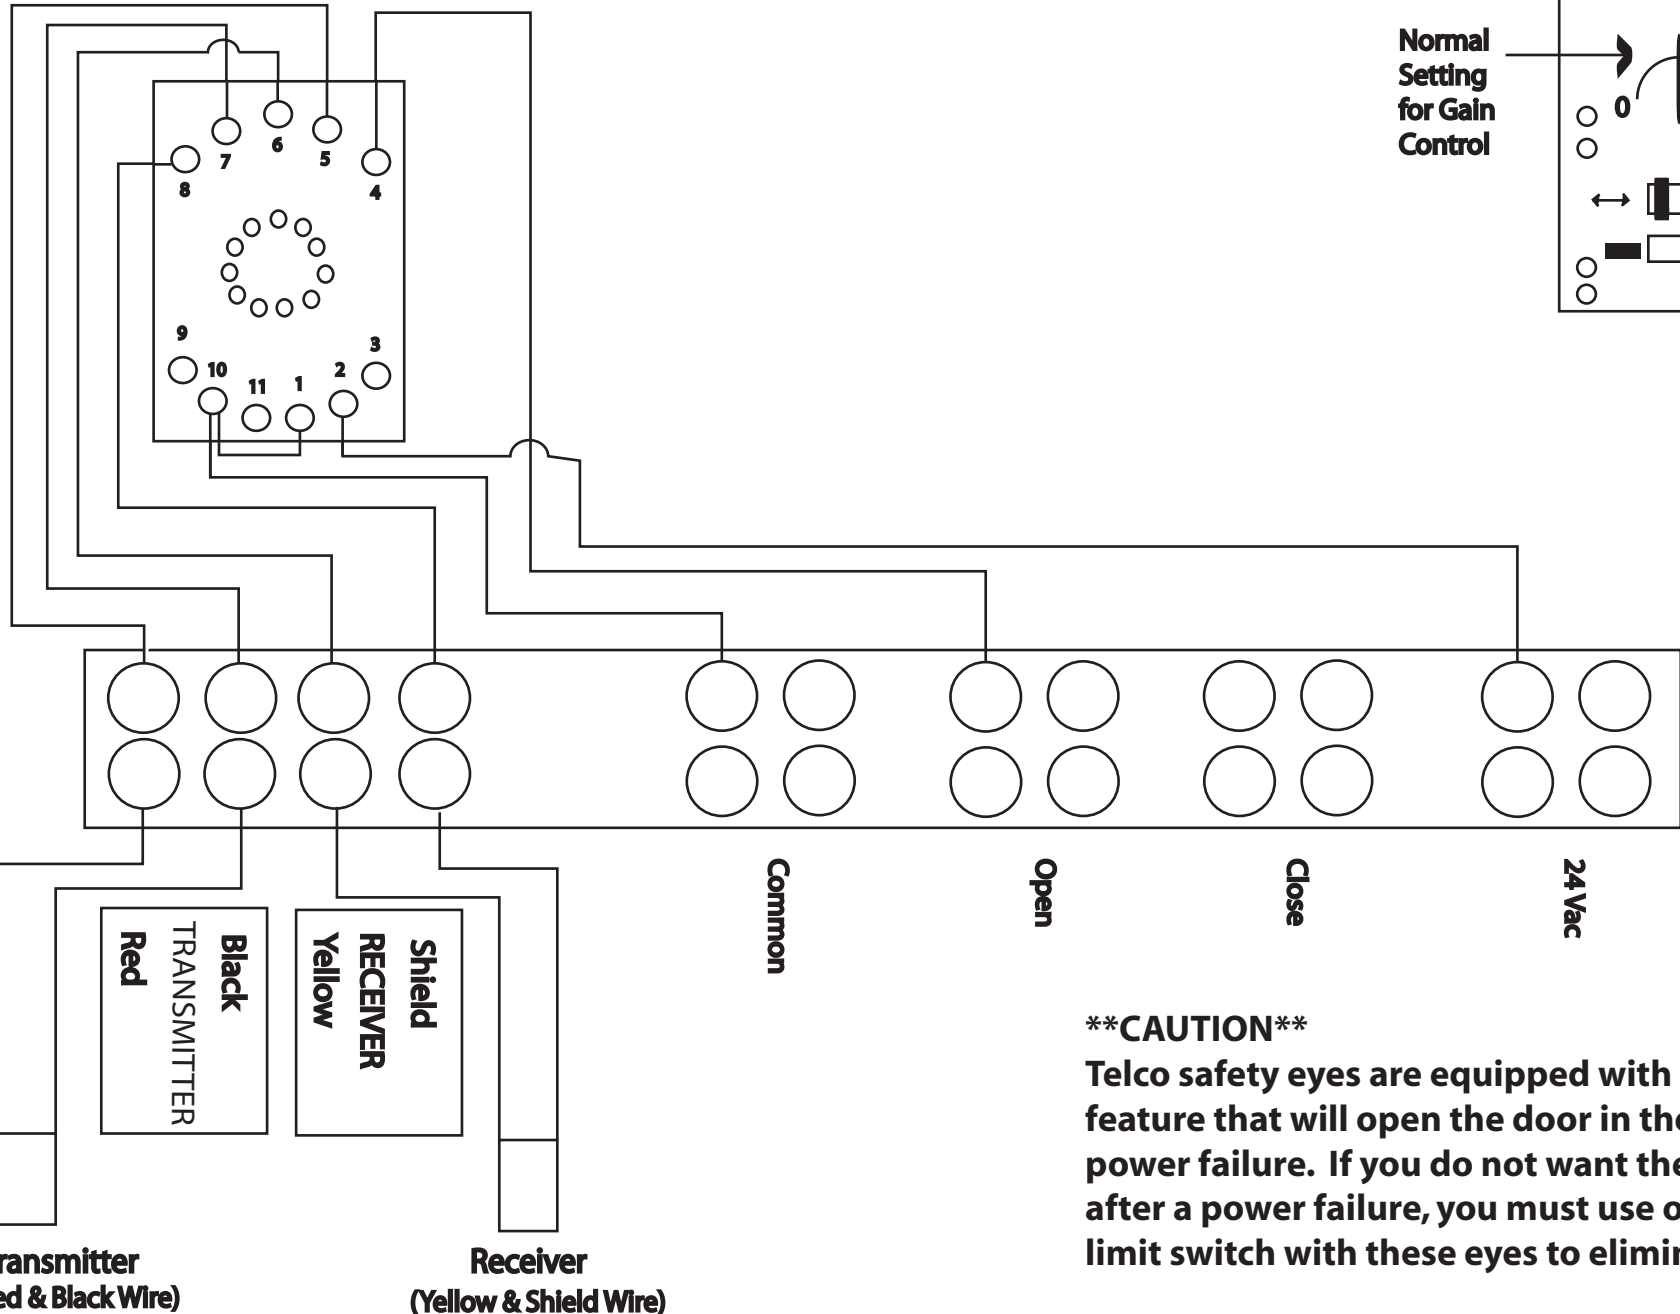

Airlift Doors, Inc.
 4700 Osseo Rd.
 Minneapolis, MN 55430
 (612) 529-1000

Wiring Diagram for Telco Eyes in a Standard Airlift Control Box

Telco Amplifier

****CAUTION****

Telco safety eyes are equipped with a Safety Up feature that will open the door in the event of a power failure. If you do not want the door to open after a power failure, you must use our magnetic limit switch with these eyes to eliminate this feature.