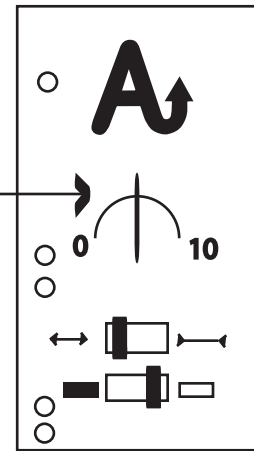

Airlift Doors, Inc.
 4700 Osseo Rd.
 Minneapolis, MN 55430
 (612) 529-1000

Wiring Diagram for Telco Eyes in a Standard Airlift Control Box

Telco Amplifier

****CAUTION****

Telco safety eyes are equipped with a Safety Up feature that will open the door in the event of a power failure. If you do not want the door to open after a power failure, you must use our magnetic limit switch with these eyes to eliminate this feature.