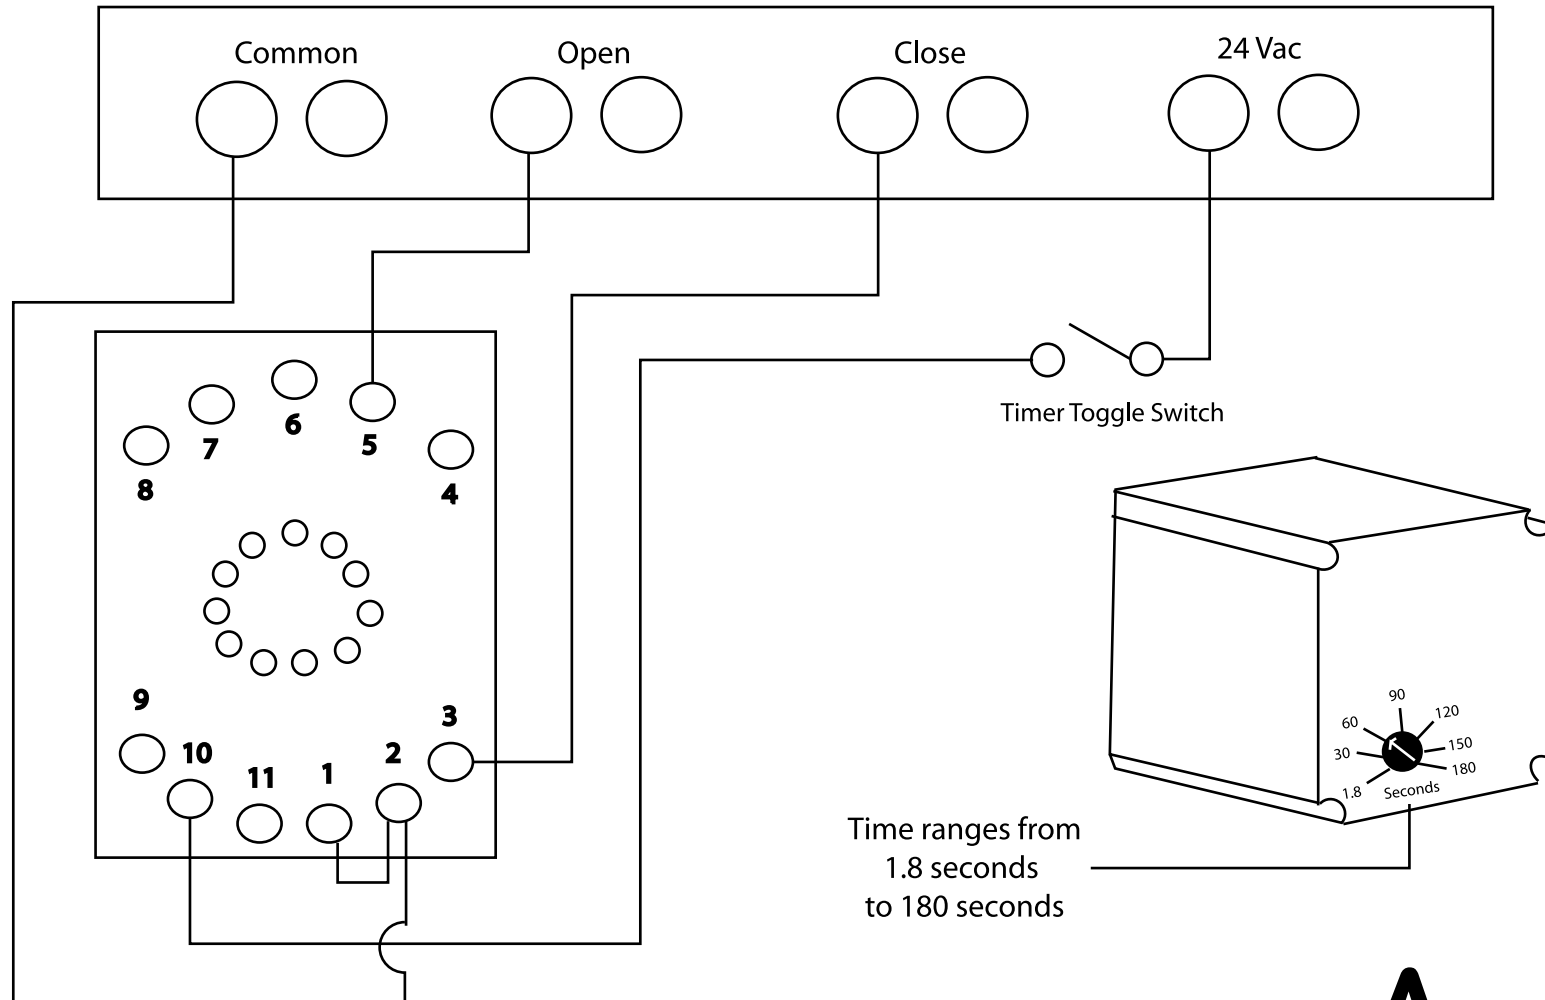

Macromatic Timer Wiring Diagram

Standard Airlift Control Box

Airlift Doors, Inc.
4700 Osseo Road
Mpls., MN 55430-3710
612-529-1000