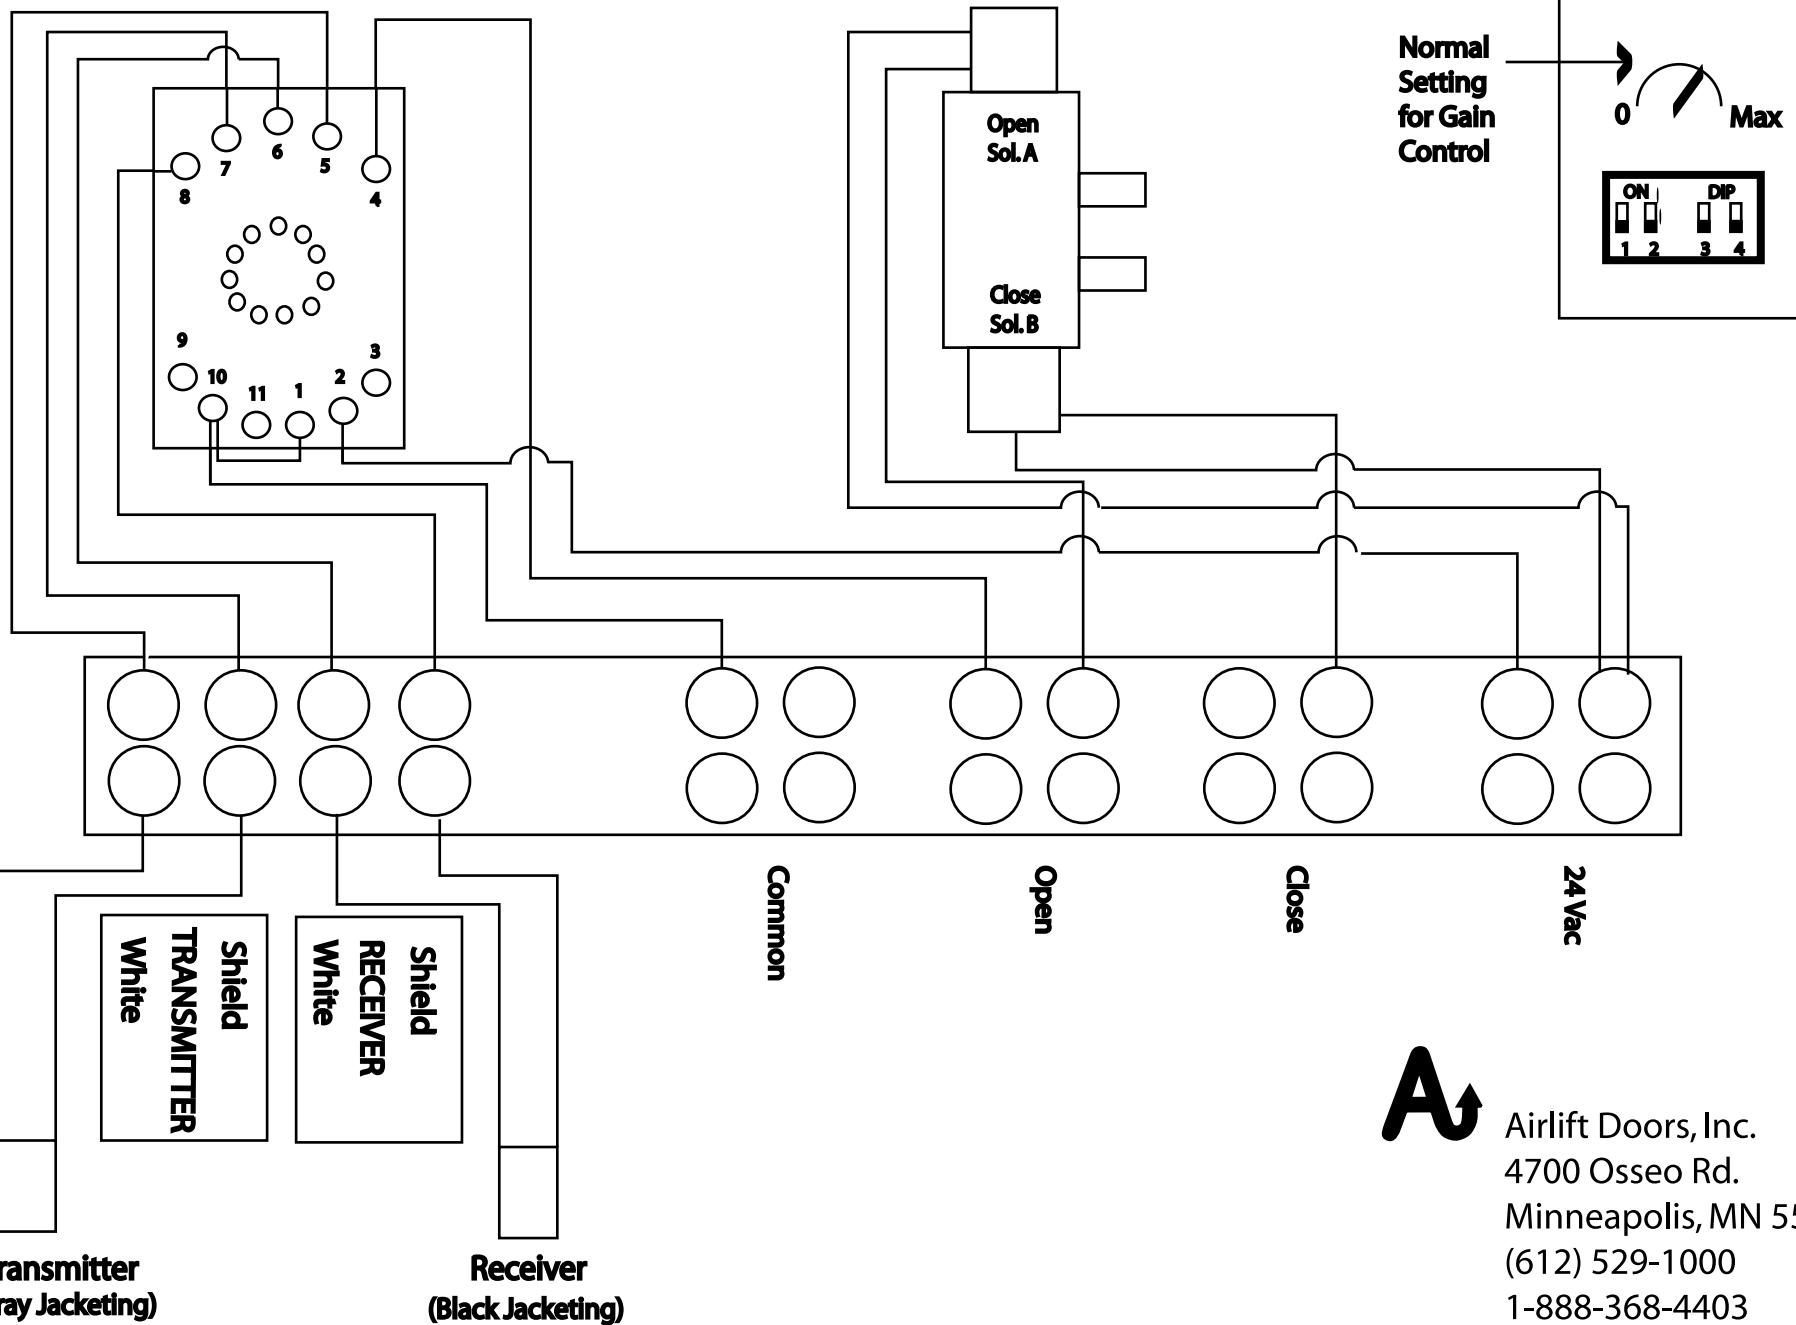

# Wiring Diagram for Carlo Gavazzi Eyes in a Standard Airlift Control Box

Carlo Gavazzi Amplifier

Airlift Doors, Inc.  
 4700 Osseo Rd.  
 Minneapolis, MN 55430  
 (612) 529-1000  
 1-888-368-4403